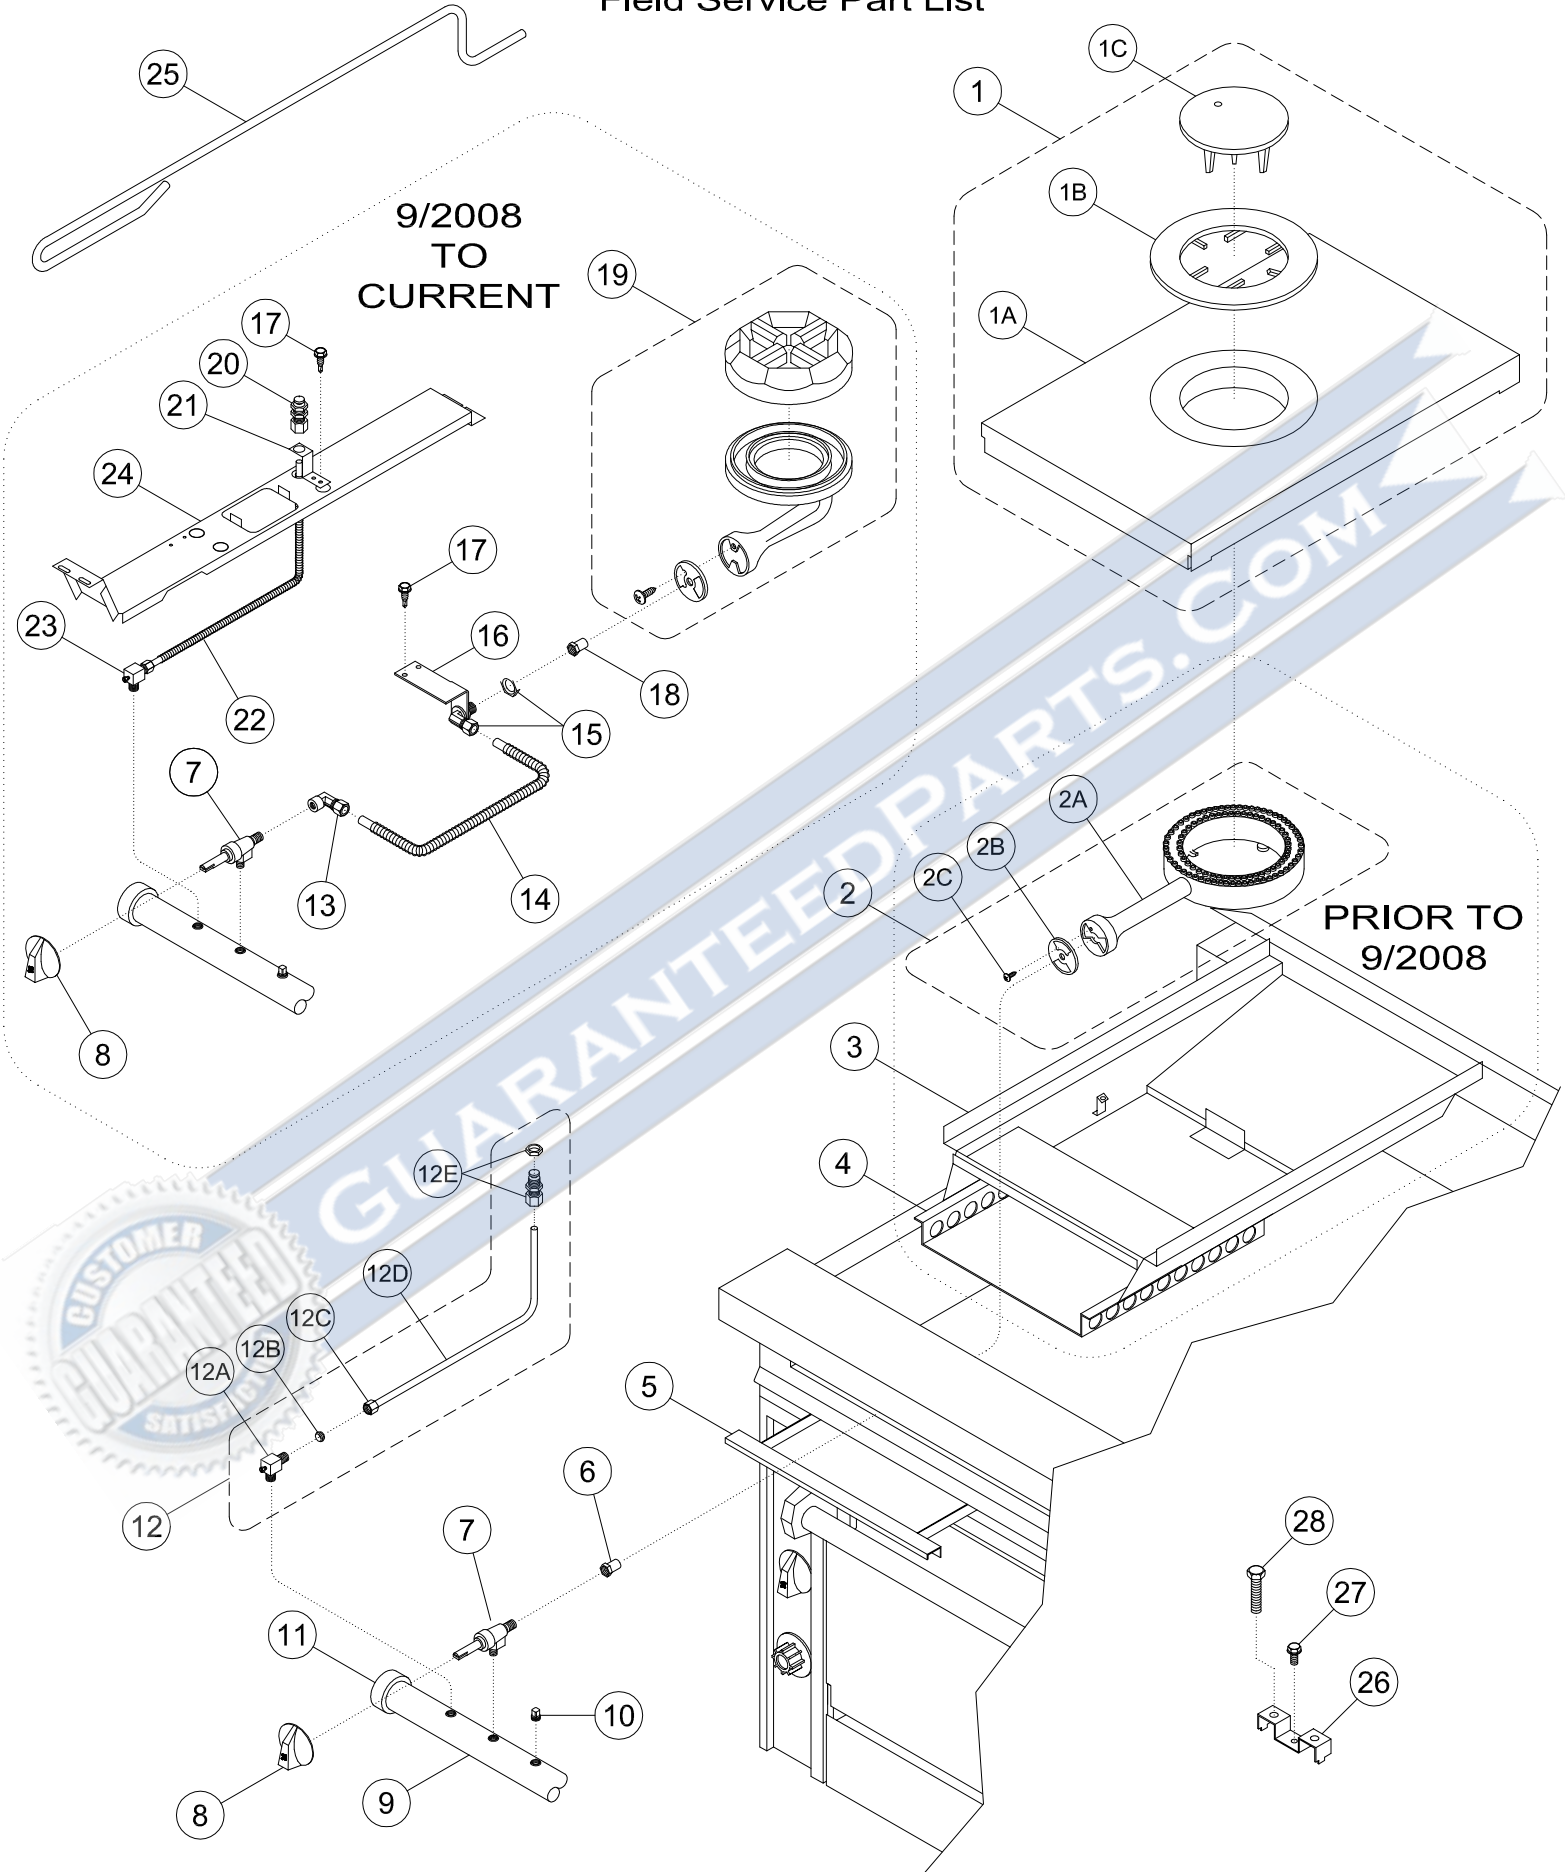

TITAN RANGE - JTRH FRENCH TOP SECTION

Jade Range

Field Service Part List

TITAN RANGE JTRH - FRENCH TOP SECTION

ITEM	DESCRIPTION	PART #	LIST
1	FRENCH HOT TOP KIT	2500010886	
	A FRENCH HOT TOP PLATE (18" x 28")	1010900000	
	B RING FRENCH HOT TOP	1017100000	
	C CENTER FRENCH HOT TOP	1017000000	
2	BURNER FHT KIT (USED UNTIL 9/2009)	~	
	A BURNER W/AIR SHUTTER	1322200090	
	B AIR SHUTTER	3012600100	
	C SCREW, AIR SHUTTER (10-24 x 3/8)	3454000000	
3	FIRE BOX, LS WELD ASSY (OLD STYLE)	1355400090	
	FIRE BOX, RS WELD ASSY (OLD STYLE)	1355410090	
4	AERATION PAN (OLD STYLE)	1322400000	
5	18" DRIP TRAY S/S	1360502	
	36" DRIP TRAY S/S	1360505	
6	ORIFICE #39 NAT. (OLD STYLE)	4620800000	
	ORIFICE #52 L.P. (OLD STYLE)	4621400000	
7	VALVE, BURNER (W/OUT ORFICE)	4418500100	
8	KNOB, CHROME (W/SET SCREW)	3023100200	
9	"T" MANIFOLD, JTRH-6-36	3000011065	
10	PLUG, 1/8 HX HD BLK	1813000000	
11	FLAT CAP	3000011021	
12	PILOT TUBING ASSY (OLD STYLE)	~	
	A VALVE, SINGLE PILOT #6001-04A	4412800000	
	B SLEEVE (FERRULE) 1/4" COMP. EA.	1832200000	
	C NUT 1/4" COMP.	1830700000	
	D TUBING, 1/4" x .028 RIGID S/S (SOLD BY THE INCH)	5612600000	
	E PILOT, TIP SS W/NUT	4611200000	
13	ELBOW, 3/8" CC x 1/8 FNPT 90° (ON END OF VALVE)	1830100000	
14	FLEXIBLE TUBING, 3/8 O.D. x 9" LONG	5619100000	
15	ELBOW, MIXER FITTING (HOLDS ORIFICE)	1815700000	
16	BURNER HOLDER BRACKET	2100008050	
17	SCREW, #10 x 1/2, HX ZN TK	3412300000	
18	ORIFICE #43 NAT.	4620700000	
	ORIFICE #53 L.P.	4621700000	
19	BURNER ASSY (CURRENT) (REMOVABLE OCTAGON HEAD)	3000010836	
	A SCREW, AIR SHUTTER 10-24 x 3/8 RD SL ZN	3454000000	
	B AIR SHUTTER (REMOVABLE, OCTAGON HEAD)	3012600000	
	C VENTURI BASE, FRONT (REMOVABLE, OCTAGON HEAD)	2100000251	
	D BURNER HEAD (REMOVABLE, OCTAGON HEAD)	2100000250	
20	PILOT, TIP SS W/NUT	4611200000	
21	BRACKET, PILOT	2100000253	
22	FLEXIBLE TUBING, 1/4 O.D. x 12" LONG	5618900000	
23	VALVE, SINGLE PILOT #6001-04A	4412800000	
24	BRACKET, BURNER ISLAND FRENCH	2100008049	
25	REMOVER, CENTER	8456700000	
26	BRACKET, FOR GRATE SUPPORT, REAR ("M" BRACKET)	1355500090	
27	SCREW, 1/4-20 x 1/2 HWH SERR ZINC	3463700000	
28	LEVELING BOLT, 3/8-16 x 1 1/2 ZN. AL/THD	3448100000	